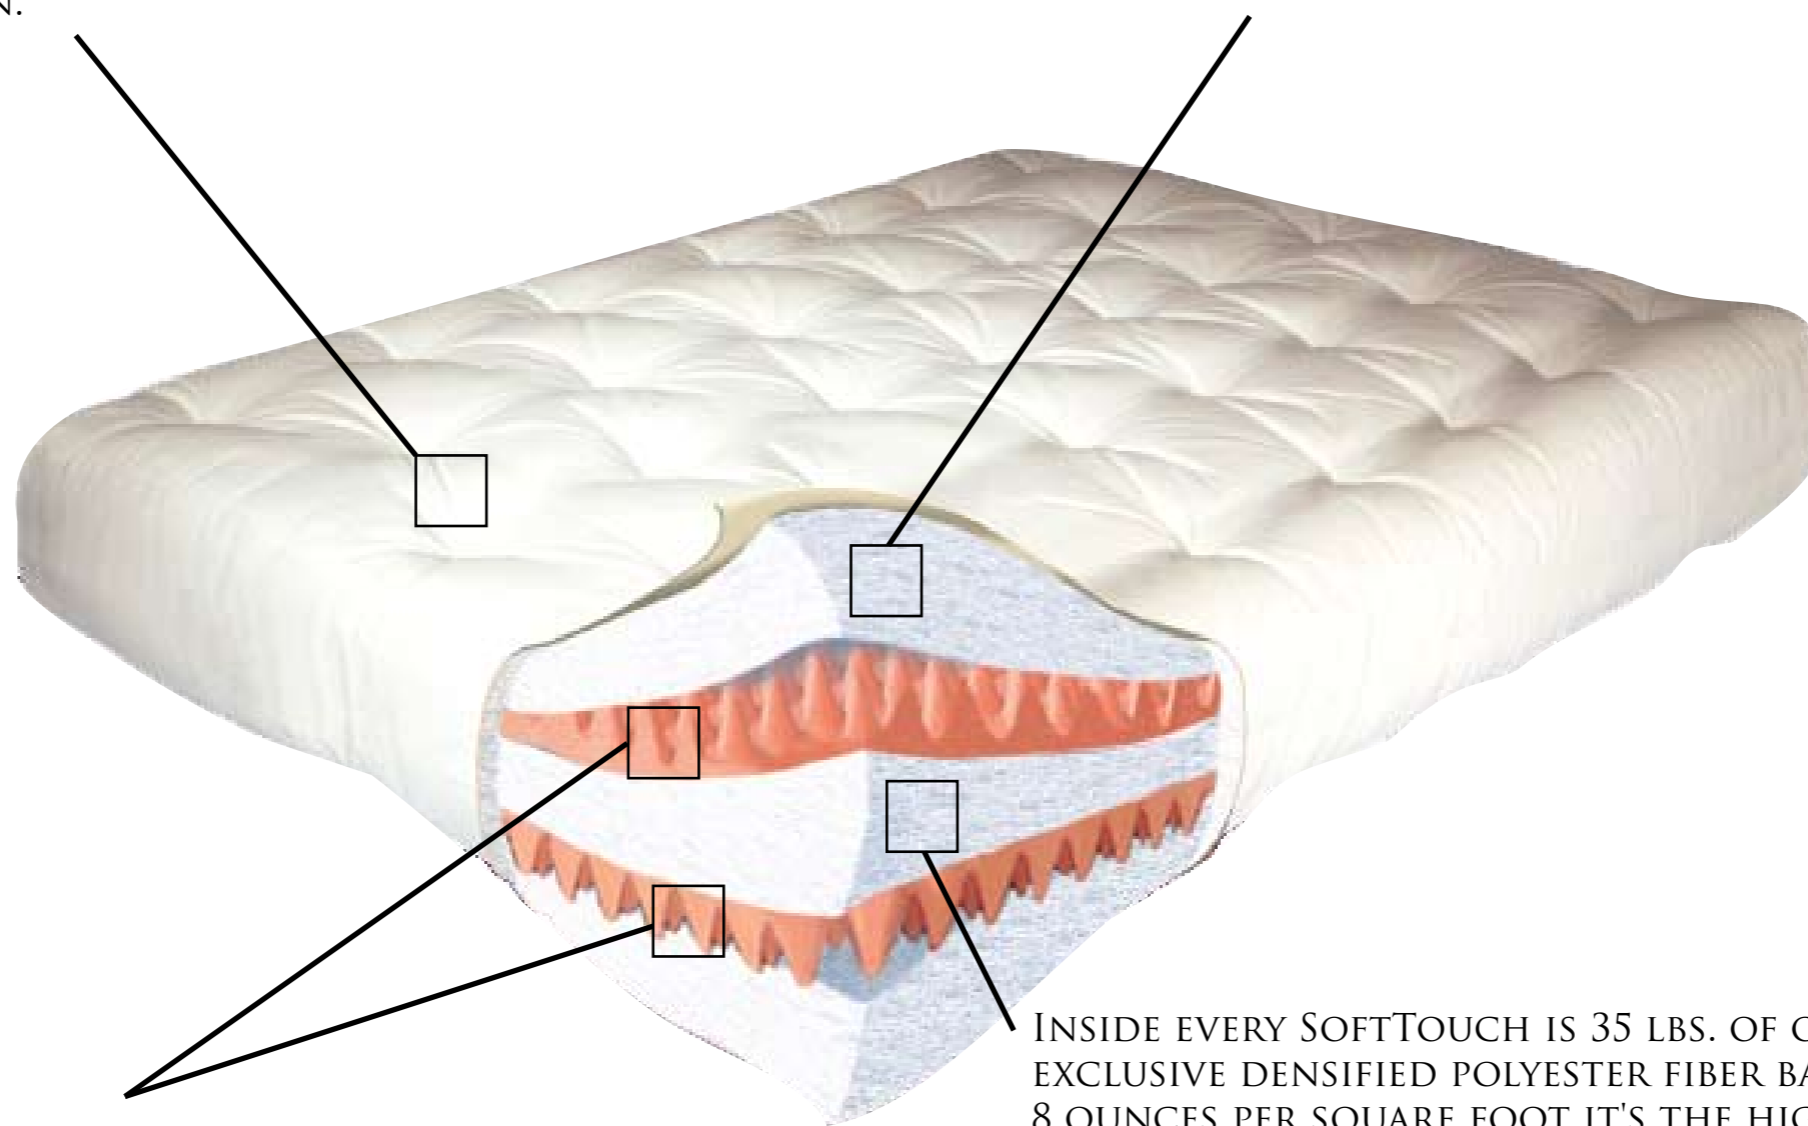

Soft Touch

ULTRA PLUSH

SIT ONCE ON A SOFTTOUCH AND YOU'LL FEEL THE DIFFERENCE RIGHT AWAY. OUR DENSIFIED POLYESTER BATTING IS THE SECRET - ACTION LIKE MILLIONS OF TINY SPRINGS THAT RESPOND TO YOUR TOUCH AND SUPPORT YOUR WEIGHT LIKE NO OTHER FUTON.

THE POLYESTER BATT IS FURTHER DENSIFIED BY COMPRESSING IT UNDER MAXIMUM PRESSURE WHILE THE TUFTS ARE INSTALLED, CREATING A CUSHION OF EXTRAORDINARY BOUNCE AND LONG-LASTING COMFORT.

AT THE CORE LIES TWO 2" LAYERS OF 1.8 DENSITY H.R. FOAM , PROVIDING EXTRA RESILIENCY AND DURABILITY.

INSIDE EVERY SOFTTOUCH IS 35 LBS. OF OUR EXCLUSIVE DENSIFIED POLYESTER FIBER BATT. AT 8 OUNCES PER SQUARE FOOT IT'S THE HIGHEST QUALITY AVAILABLE - THERE'S NO OTHER FUTON ON THE MARKET THAT EVEN COMES CLOSE.